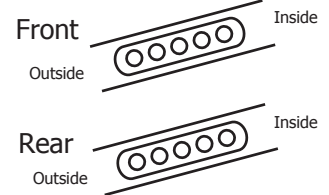

Suspension Rebound (with suspension fully extended)

Front	Rear
mm	mm

Camber Angle

Front	Rear
+ -	+ -

Front Upper Suspension Mount

Low
 High

Upper Mount Bushing Position

Front Hub Carrier

20° (IF304B) | (IF305B) 22°

Lower Suspension Mount

A
 B

Shock Tower Bushing Position

Differential Setup

	Front	Center	Rear
Diff Gear type	STD • LSD	STD • LSD	STD • LSD
Diff Oil wt			

Shock Mounting Positions

Shock Tower

Suspension Arm

Front Toe Angle +
- °

Wheelbase	
Indicates the total width of spacers installed fore and aft of the rear hubs.	
Front Side	mm
Rear Side	mm

Front Suspension

Rear Suspension Holder