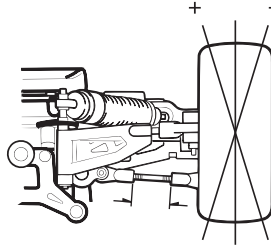

Shock Tower

Suspension Arm

Front Toe Angle +
- °

Wheelbase	
Indicates the total width of spacers installed fore and aft of the rear hubs.	
Front Side	mm
Rear Side	mm

Front Suspension

Rear Suspension Holder

2°
 2.5°
 3°

Rear Suspension Plate

2° (IFW302) | (IFW303) 3°

Front Suspension Plate

(IFW127) | (IFW337)

Rear Hub Hingepin Position
 Upper | Lower

Comments: _____

Upper Link/Arm Position