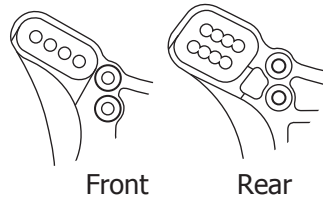

Suspension Rebound (with suspension fully extended)

Front	Rear
mm	mm

Camber Angle

Front	Rear
+ -	+ -

Front Upper Suspension Mount

Low
 High

Upper Mount Bushing Position

Front Hub Carrier

20° (IF304B) | (IF305B) 22°

Lower Suspension Mount

A
 B

Shock Tower Bushing Position

Differential Setup

	Front	Center	Rear
Diff Gear type	STD • LSD	STD • LSD	STD • LSD
Diff Oil wt			

Shock Mounting Positions

Shock Tower

Suspension Arm

Front Toe Angle +
- °

Wheelbase	
Indicates the total width of spacers installed fore and aft of the rear hubs.	
Front Side	mm
Rear Side	mm

Front Suspension

Rear Suspension Holder