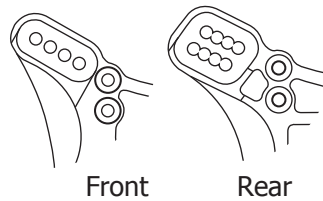

Suspension Rebound (with suspension fully extended)

Front	Rear
mm	mm

Camber Angle

Front	Rear
+ -	+ -

Front Upper Suspension Mount

Low
 High

 Upper Mount Bushing Position

Front Hub Carrier

20° (IF304B) | (IF305B) 22°

Lower Suspension Mount

A
 B

Shock Tower Bushing Position

Differential Setup

	Front	Center	Rear
Diff Gear type	STD • LSD	STD • LSD	STD • LSD
Diff Oil wt			

Shock Mounting Positions

Shock Tower

Suspension Arm

Front Toe Angle + - °

Wheelbase	
Indicates the total width of spacers installed fore and aft of the rear hubs.	
Front Side	mm
Rear Side	mm

Front Suspension

Rear Suspension Holder