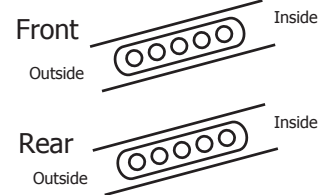

Suspension Rebound (with suspension fully extended)

Front	Rear
mm	mm

Camber Angle

Front	Rear
+ -	+ -

Front Upper Suspension Mount

Low
 High

 Upper Mount Bushing Position

Front Hub Carrier

20° (IF304B) | (IF305B) 22°

Lower Suspension Mount

A
 B

Shock Tower Bushing Position

Differential Setup

	Front	Center	Rear
Diff Gear type	STD • LSD	STD • LSD	STD • LSD
Diff Oil wt			

Shock Mounting Positions

Shock Tower

Suspension Arm

Front Toe Angle + - °

Wheelbase	
Indicates the total width of spacers installed fore and aft of the rear hubs.	
Front Side	mm
Rear Side	mm

Front Suspension

Rear Suspension Holder