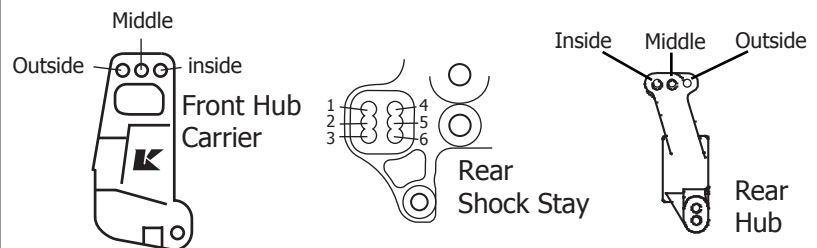

Upper Link/Arm Position

	Front	Rear
Shock Stay		1 • 2 • 3 • 4 • 5 • 6
F/Hub Carrier & Rear Hub	Inside • Middle • Outside	Inside • Middle • Outside