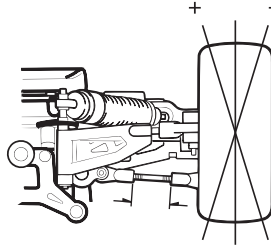

Suspension Rebound (with suspension fully extended)

Front	Rear
mm	mm

Camber Angle

Front	Rear
+ -	+ -

Front Upper Suspension Mount

Low
 High

 Upper Mount Bushing Position

Front Hub Carrier

Shock Tower

Suspension Arm

Front Toe Angle + - °

Wheelbase	
Indicates the total width of spacers installed fore and aft of the rear hubs.	
Front Side	mm
Rear Side	mm

Front Suspension

Rear Suspension Holder

2°
 2.5°
 3°

Rear Suspension Plate

2° (IFW302) | (IFW303) 3°

Front Suspension Plate

(IFW127) | (IFW337)

Rear Hub Hingepin Position
 Upper | Lower

Comments: _____

Upper Link/Arm Position