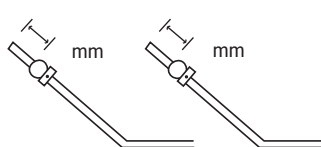

Front Rear

Wing Mount

Wheel Hub

☐ S (IF107B)
☐ M (IFW327BL)
☐ L (IFW328GM)